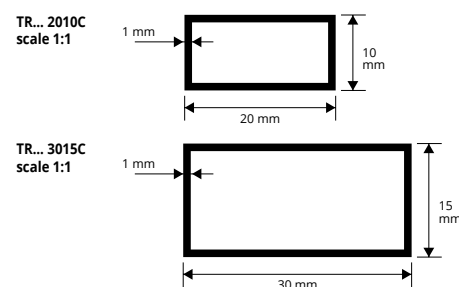

EMPTY RECTANGULAR TUBE

ANODIZED GOLD AND SILVER, POLISHED CHROME
AND WHITE VARNISHED ALUMINIUM

ANODIZED GOLD AND SILVER ALUMINIUM thermo packed
bar length 2 lm - pack. 10 Pcs - 20 lm

Article	L x H mm	€/lm	€/Pc
TR... 2010C	20 x 10	3,34	6,68
TR... 3015C	30 x 15	4,28	8,56

Available in the finishes: AO - AA.
The code of the selected colour must be added to the article code.
E.g.: TR... 2010C (chosen finish anodized gold) TRA0 2010C.

POLISHED CHROME ALUMINIUM thermo packed
bar length 2 lm - pack. 10 Pcs - 20 lm

Article	L x H mm	€/lm	€/Pc
TRBC 2010C	20 x 10	5,53	11,06
TRBC 3015C	30 x 15	7,14	14,28

WHITE VARNISHED ALUMINIUM thermo packed
bar length 2 lm - pack. 10 Pcs - 20 lm

Article	L x H mm	€/lm	€/Pc
TRB 2010C	20 x 10	4,13	8,26 *

The indicated prices are with bar code EAN 13.
On demand are available 1 lm bars.