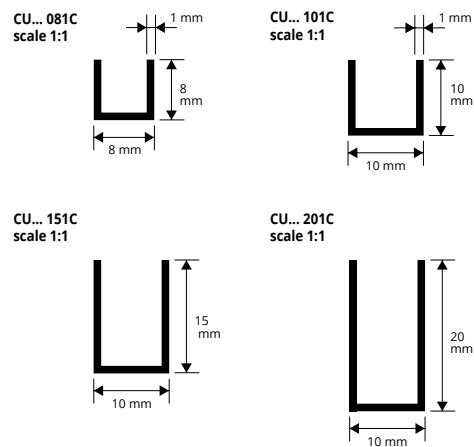

CANAL "U FORM"

ANODIZED GOLD AND SILVER, POLISHED CHROME AND WHITE VARNISHED ALUMINIUM

ANODIZED GOLD AND SILVER ALUMINIUM thermo packed
bar length 2 lm - pack. 10 Pcs - 20 lm

Article	L x H mm	€/lm	€/Pc
CU... 081C	8 x 8	1,88	3,76
CU... 101C	10 x 10	2,03	4,06
CU... 151C	10 x 15	2,49	4,98
CU... 201C	10 x 20	3,54	7,08

Available in the finishes: AO - AA.
The code of the selected colour must be added to the article code.
E.g.: CU... 101C (chosen finish anodized gold) CUAO 101C.

POLISHED CHROME ALUMINIUM thermo packed
bar length 2 lm - pack. 10 Pcs - 20 lm

Article	L x H mm	€/lm	€/Pc
CUBC 081C	8 x 8	3,02	6,04
CUBC 101C	10 x 10	3,08	6,16
CUBC 151C	10 x 15	3,76	7,52

WHITE VARNISHED ALUMINIUM thermo packed
bar length 2 lm - pack. 10 Pcs - 20 lm

Article	L x H mm	€/lm	€/Pc
CUB 081C	8 x 8	2,65	5,30
CUB 101C	10 x 10	2,80	5,60
CUB 151C	10 x 15	3,28	6,56
CUB 201C	10 x 20	3,76	7,52

The indicated prices are with bar code EAN 13.
On demand are available 1 lm bars.