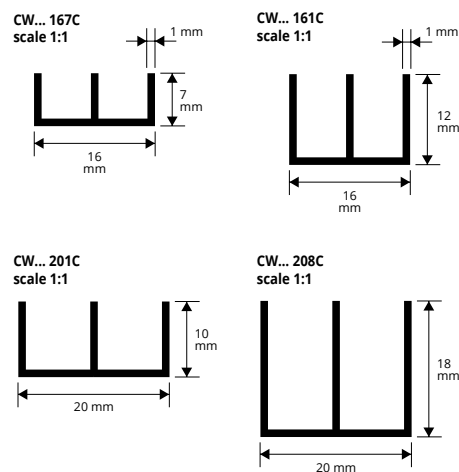

COLOURS

CANAL DOUBLE "U FORM"

ANODIZED GOLD AND SILVER, POLISHED CHROME AND WHITE VARNISHED ALUMINIUM

ANODIZED GOLD AND SILVER ALUMINIUM thermo packed
bar length 2 lm - pack. 10 Pcs - 20 lm

Article	L x H mm	€/lm	€/Pc
CW... 167C	16 x 7	2,32	4,64
CW... 161C	16 x 12	2,98	5,96
CW... 201C	20 x 10	3,13	6,26
CW... 208C	20 x 18	3,89	7,78

Available in the finishes: AO - AA.
The code of the selected colour must be added to the article code.
E.g.: CW... 167C (chosen finish anodized gold) CWAO 167C.

POLISHED CHROME ALUMINIUM thermo packed
bar length 2 lm - pack. 10 Pcs - 20 lm

Article	L x H mm	€/lm	€/Pc
CWBC 167C	16 x 7	3,70	7,40
CWBC 161C	16 x 12	4,76	9,52
CWBC 201C	20 x 10	5,02	10,04
CWBC 208C	20 x 18	5,51	11,02

WHITE VARNISHED ALUMINIUM thermo packed
bar length 2 lm - pack. 10 Pcs - 20 lm

Article	L x H mm	€/lm	€/Pc
CWB 161C	16 x 12	3,65	7,30
CWB 208C	20 x 18	4,55	9,10

The indicated prices are with bar code EAN 13.
On demand are available 1 lm bars.