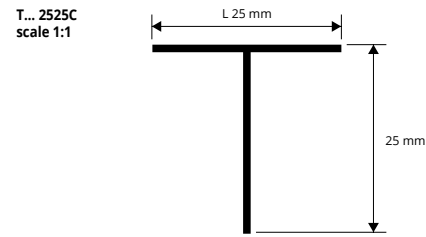

The indicated prices are with bar code EAN 13.
On demand are available 1 lm bars.

UG... 181C
scale 1:1

UG... 221C
scale 1:1

UG... 251C
scale 1:1

PROFILE "T FORM"

ANODIZED GOLD AND SILVER ALUMINIUM
POLISHED CHROME ALUMINIUM