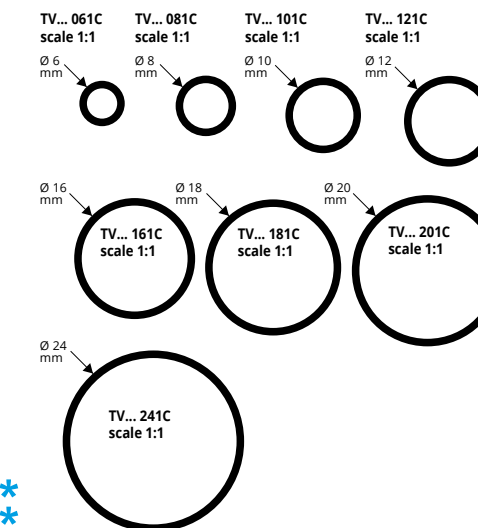

CANAL "U FORM"

ANODIZED GOLD AND SILVER, POLISHED CHROME AND WHITE VARNISHED ALUMINIUM

ANODIZED GOLD AND SILVER ALUMINIUM thermo packed
bar length 2 lm - pack. 10 Pcs - 20 lm

Article	L x H mm	€/lm	€/Pc
CU... 081C	8 x 8	1,88	3,76
CU... 101C	10 x 10	2,03	4,06
CU... 151C	10 x 15	2,49	4,98
CU... 201C	10 x 20	3,54	7,08

Available in the finishes: AO - AA.
The code of the selected colour must be added to the article code.
E.g.: CU... 101C (chosen finish anodized gold) CUAO 101C.

POLISHED CHROME ALUMINIUM thermo packed
bar length 2 lm - pack. 10 Pcs - 20 lm

Article	L x H mm	€/lm	€/Pc
CUBC 081C	8 x 8	3,02	6,04
CUBC 101C	10 x 10	3,08	6,16
CUBC 151C	10 x 15	3,76	7,52

WHITE VARNISHED ALUMINIUM thermo packed
bar length 2 lm - pack. 10 Pcs - 20 lm

Article	L x H mm	€/lm	€/Pc
CUB 081C	8 x 8	2,65	5,30
CUB 101C	10 x 10	2,80	5,60
CUB 151C	10 x 15	3,28	6,56
CUB 201C	10 x 20	3,76	7,52

The indicated prices are with bar code EAN 13.
On demand are available 1 lm bars.

COLOURS

CANAL DOUBLE "U FORM"

ANODIZED GOLD AND SILVER, POLISHED CHROME AND WHITE VARNISHED ALUMINIUM

ANODIZED GOLD AND SILVER ALUMINIUM thermo packed
bar length 2 lm - pack. 10 Pcs - 20 lm

Article	L x H mm	€/lm	€/Pc
CW... 167C	16 x 7	2,32	4,64
CW... 161C	16 x 12	2,98	5,96
CW... 201C	20 x 10	3,13	6,26
CW... 208C	20 x 18	3,89	7,78

Available in the finishes: AO - AA.
The code of the selected colour must be added to the article code.
E.g.: CW... 167C (chosen finish anodized gold) CWAO 167C.

POLISHED CHROME ALUMINIUM thermo packed
bar length 2 lm - pack. 10 Pcs - 20 lm

Article	L x H mm	€/lm	€/Pc
CWBC 167C	16 x 7	3,70	7,40
CWBC 161C	16 x 12	4,76	9,52
CWBC 201C	20 x 10	5,02	10,04
CWBC 208C	20 x 18	5,51	11,02

WHITE VARNISHED ALUMINIUM thermo packed
bar length 2 lm - pack. 10 Pcs - 20 lm

Article	L x H mm	€/lm	€/Pc
CWB 161C	16 x 12	3,65	7,30
CWB 208C	20 x 18	4,55	9,10