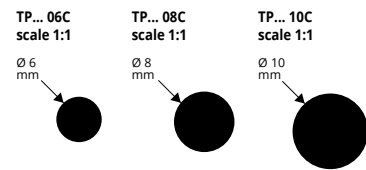

FULL ROUND TUBE

ANODIZED GOLD AND SILVER ALUMINIUM
POLISHED CHROME ALUMINIUM