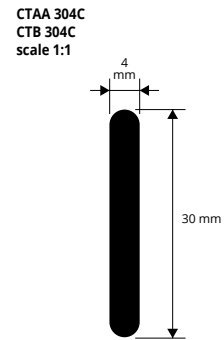

CURTAINBALANCE

ANODIZED SILVER AND WHITE VARNISHED ALUMINIUM

ANODIZED SILVER ALUMINIUM thermo packed
thick 4 mm - bar length 2 lm - pack. 10 Pcs - 20 lm

Article	L mm	€/lm	€/Pc
CTAA 304C	30	5,52	11,04
CTAA 404C	40	7,47	14,94 *

WHITE VARNISHED ALUMINIUM thermo packed
thick 4 mm - bar length 2 lm - pack. 10 Pcs - 20 lm

Article	L mm	€/lm	€/Pc
CTB 304C	30	5,67	11,34 *
CTB 404C	40	7,74	15,48 *

The indicated prices are with bar code EAN 13.
On demand are available 1 lm bars.