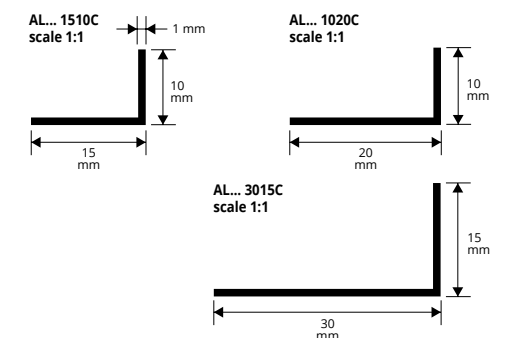

CORNER "L-FORM"

NON - TOXIC VINYL RESIN