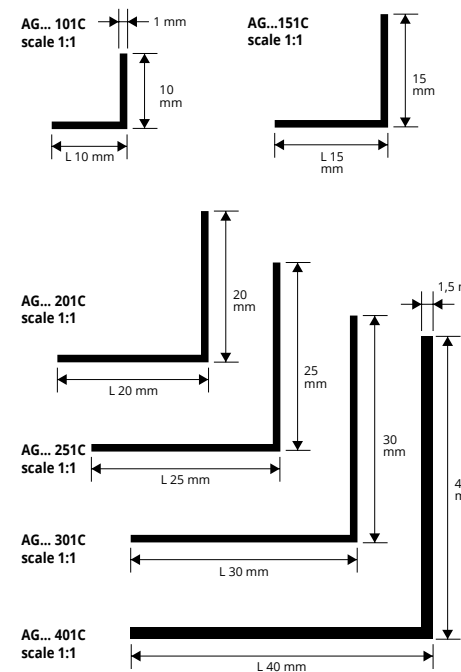

The indicated prices are with bar code EAN 13.
On demand are available 1 lm bars.

COLOURS

OL - Polished brass

CORNER EQUAL SIDES

ANODIZED GOLD AND SILVER, POLISHED CHROME AND WHITE VARNISHED ALUMINIUM

ANODIZED GOLD and SILVER ALUMINIUM thermo packed
bar length 2 lm - pack. 10 Pcs - 20 lm

Article	L x H mm	€/lm	€/Pc
AG... 101C	10 x 10	1,88	3,76
AG... 151C	15 x 15	2,07	4,14
AG... 201C	20 x 20	2,53	5,06
AG... 251C	25 x 25	2,83	5,66
AG... 301C	30 x 30	3,09	6,18
AG... 401C	40 x 40	5,72	11,44

Article	L x H mm	€/lm	€/Pc
AGBC 101C	10 x 10	2,95	5,90
AGBC 151C	15 x 15	3,19	6,38
AGBC 201C	20 x 20	3,79	7,58
AGBC 251C	25 x 25	4,19	8,38
AGBC 301C	30 x 30	4,66	9,32
AGBC 401C	40 x 40	7,36	14,72

WHITE VARNISHED ALUMINIUM thermo packed
bar length 2 lm - pack. 10 Pcs - 20 lm

Article	L x H mm	€/lm	€/Pc
AGP10...C	10 x 10	0,47	0,94
AGP15...C	15 x 15	0,76	1,52
AGP20...C	20 x 20	1,12	2,24
AGP25...C	25 x 25	1,41	2,82

Available in the colours: B-N.
The code of the selected colour must be added to the article code.
E.g.: AGP10...C (colour white) AGP10BC.