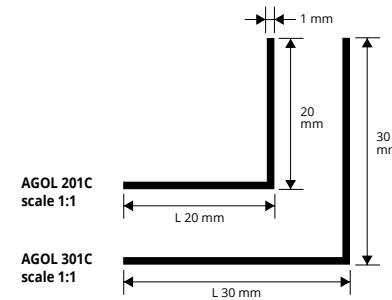

CORNER EQUAL SIDES

POLISHED BRASS

POLISHED BRASS with protective film
thick 1 mm - bar length 2 lm - pack. 10 Pcs - 20 lm

Article	L x H mm	€/lm	€/Pc
AGOL 201C	20 x 20	13,85	27,70 *
AGOL 301C	30 x 30	21,58	43,16 *