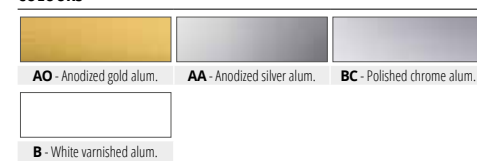

Available in the finishes: AO - AA.
The code of the selected colour must be added to the article code.
E.g.: TR... 2010C (chosen finish anodized gold) TRA0 2010C.

POLISHED CHROME ALUMINIUM thermo packed
bar length 2 lm - pack. 10 Pcs - 20 lm

Article	L x H mm	€/lm	€/Pc
TRBC 2010C	20 x 10	5,53	11,06
TRBC 3015C	30 x 15	7,14	14,28

WHITE VARNISHED ALUMINIUM thermo packed
bar length 2 lm - pack. 10 Pcs - 20 lm

Article	L x H mm	€/lm	€/Pc
TRB 2010C	20 x 10	4,13	8,26 *

The indicated prices are with bar code EAN 13.
On demand are available 1 lm bars.

COLOURS

FULL SQUARE TUBE

ANODIZED GOLD AND SILVER ALUMINIUM

COLOURS

ANODIZED GOLD AND SILVER ALUMINIUM thermo packed
bar length 2 lm - pack. 10 Pcs - 20 lm