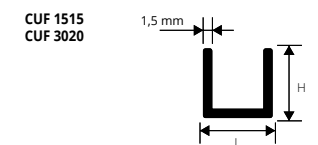

IRON

IRON

FLAT IRON
thick 3 mm - bar length 2 lm - pack. 10 Pcs - 20 lm

Article	L mm	€/lm	€/Pc
PIF 153	15	1,71	3,42
PIF 203	20	1,97	3,94
PIF 253	25	2,47	4,94
PIF 403	40	4,00	8,00

Minimum order 20 LM / 10 Pcs. per item.

CORNER EQUAL SIDES IRON
thick 3 mm - bar length 2 lm - pack. 10 Pcs - 20 lm

Article	L x H mm	€/lm	€/Pc
AGF 203	20 x 20	4,13	8,26
AGF 303	30 x 30	5,14	10,28
AGF 403	40 x 40	6,48	12,96

Minimum order 20 LM / 10 Pcs. per item.

CORNER "L-FORM" IRON
thick 2 mm - bar length 2 lm - pack. 10 Pcs - 20 lm

Article	L x H mm	€/lm	€/Pc
ALF 3020	30 x 20	4,97	9,94 *
ALF 4020	40 x 20	5,55	11,10 *

Minimum order 20 LM / 10 Pcs. per item.

EMPTY ROUND TUBE IRON
bar length 2 lm - pack. 10 Pcs - 20 lm

Article	Ø mm ext.	€/lm	€/Pc
TVF 12	12	2,97	5,94 *
TVF 16	16	3,81	7,62 *
TVF 20	20	4,66	9,32 *
TVF 25	25	5,58	11,16 *

Minimum order 20 LM / 10 Pcs. per item.

FULL ROUND TUBE IRON
bar length 2 lm - pack. 10 Pcs - 20 lm

Article	Ø mm ext.	€/lm	€/Pc
TPF 10	10	2,91	5,82 *
TPF 12	12	3,37	6,74 *

Minimum order 20 LM / 10 Pcs. per item.

FULL SQUARE TUBE IRON
bar length 2 lm - pack. 10 Pcs - 20 lm

Article	L x H mm	€/lm	€/Pc
TQPF 08	8 x 8	2,29	4,58 *
TQPF 10	10 x 10	3,43	6,86 *
TQPF 12	12 x 12	4,44	8,88 *
TQPF 14	14 x 14	6,03	12,06 *

Minimum order 20 LM / 10 Pcs. per item.

EMPTY SQUARE TUBE IRON
bar length 2 lm - pack. 10 Pcs - 20 lm

Article	L x H mm	€/lm	€/Pc
TQVF 20	20 x 20	5,64	11,28 *
TQVF 25	25 x 25	7,11	14,22 *
TQVF 30	30 x 30	7,93	15,86 *
TQVF 40	40 x 40	10,19	20,38 *

Minimum order 20 LM / 10 Pcs. per item.

EMPTY RECTANGULAR TUBE IRON
bar length 2 lm - pack. 10 Pcs - 20 lm

Article	L x H mm	€/lm	€/Pc
TRF 3020	30 x 20	6,16	12,32
TRF 4020	40 x 20	7,17	14,34

Minimum order 20 LM / 10 Pcs. per item.

PROFILE "T-FORM" IRON
bar length 2 lm - pack. 10 Pcs - 20 lm

Article	L x H mm	€/lm	€/Pc
TF 20	20 x 20	4,13	8,26 *

Minimum order 20 LM / 10 Pcs. per item.

CANAL "U FORM" IRON
bar length 2 lm - pack. 10 Pcs - 20 lm

Article	L x H mm	€/lm	€/Pc
CUF 1515	15 x 15	3,59	7,18 *
CUF 3020	30 x 20	4,34	8,68 *

Minimum order 20 LM / 10 Pcs. per item.

The indicated prices are without bar code

* = Production on demand with minimum quantity of 100 pcs. Delivery time 4/5 weeks, price to agree

Prices are referred to whole packs.

* = Production on demand with minimum quantity of 100 pcs. Delivery time 4/5 weeks, price to agree

Prices are referred to whole packs.