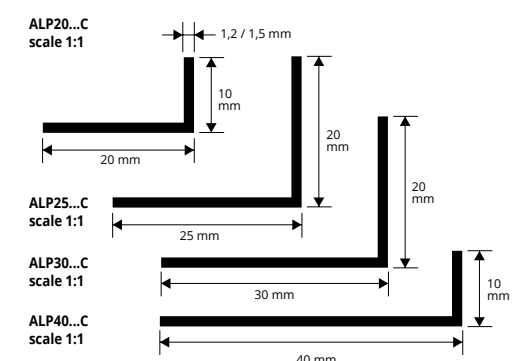

* = Production on demand with minimum quantity of 100 pcs. Delivery time 4/5 weeks, price to agree

Prices are referred to whole packs.

Prices are referred to whole packs.