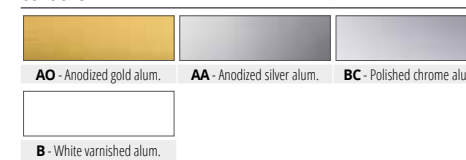

Available in the finishes: AO - AA.
The code of the selected colour must be added to the article code.
E.g.: TR... 2010C (chosen finish anodized gold) TRA0 2010C.

POLISHED CHROME ALUMINIUM thermo packed
bar length 2 lm - pack. 10 Pcs - 20 lm

The indicated prices are with bar code EAN 13.
On demand are available 1 lm bars.

TQP... 08C
scale 1:1

TQP... 10C
scale 1:1

CURVE PROFILE

ANODIZED GOLD AND SILVER, POLISHED CHROME
AND WHITE VARNISHED ALUMINIUM

COLOURS

ANODIZED GOLD AND SILVER ALUMINIUM thermo packed
thick 1 mm - bar length 2 lm - pack. 10 Pcs - 20 lm

Article	L mm	€/lm	€/Pc
UG... 181C	18	2,06	4,12
UG... 221C	22	2,22	4,44
UG... 251C	25	2,28	4,56

Available in the finishes: AO - AA.
The code of the selected colour must be added to the article code.
E.g.: UG... 181C (chosen finish anodized gold) UGAO 181C.

POLISHED CHROME ALUMINIUM thermo packed
thick 1 mm - bar length 2 lm - pack. 10 Pcs - 20 lm