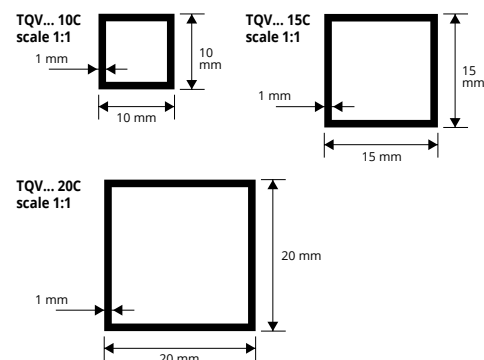

EMPTY SQUARE TUBE

ANODIZED GOLD AND SILVER ALUMINIUM
POLISHED CHROME ALUMINIUM

ANODIZED GOLD AND SILVER ALUMINIUM thermo packed
bar length 2 lm - pack. 10 Pcs - 20 lm

Article	L x H mm	€/lm	€/Pc
TQV... 10C	10 x 10	2,53	5,06
TQV... 15C	15 x 15	3,34	6,68
TQV... 20C	20 x 20	4,18	8,36

Available in the finishes: AO - AA.
The code of the selected colour must be added to the article code.
E.g.: TQV... 10C (chosen finish anodized gold) TQVAO 10C.

POLISHED CHROME ALUMINIUM thermo packed
bar length 2 lm - pack. 10 Pcs - 20 lm

Article	L x H mm	€/lm	€/Pc
TQVBC 10C	10 x 10	4,17	8,34
TQVBC 15C	15 x 15	5,55	11,10
TQVBC 20C	20 x 20	6,97	13,94

The indicated prices are with bar code EAN 13.
On demand are available 1 lm bars.