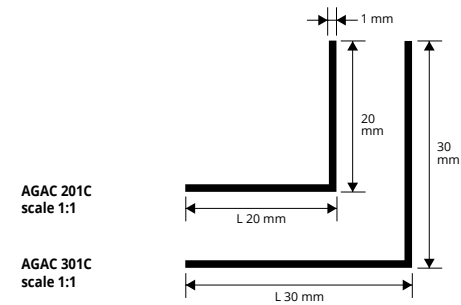

DO IT YOUR SELF

NATIONAL STADIUM, BEIJING, 2008
Herzog & de Meuron

CORNER EQUAL SIDES

POLISHED STAINLESS STEEL 1.4016

POLISHED STAINLESS STEEL 1.4016 with protective film
thick 1 mm - bar length 2 lm - pack. 10 Pcs - 20 lm