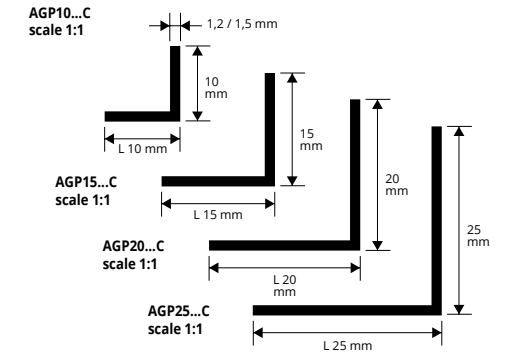

CORNER "L-FORM"

ANODIZED GOLD AND SILVER, POLISHED CHROME AND WHITE VARNISHED ALUMINIUM