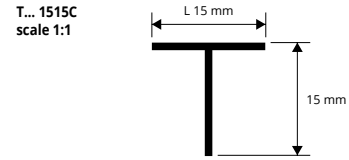

The indicated prices are with bar code EAN 13.
On demand are available 1 lm bars.

UG... 181C
scale 1:1

UG... 221C
scale 1:1

UG... 251C
scale 1:1

PROFILE "T FORM"

ANODIZED GOLD AND SILVER ALUMINIUM
POLISHED CHROME ALUMINIUM