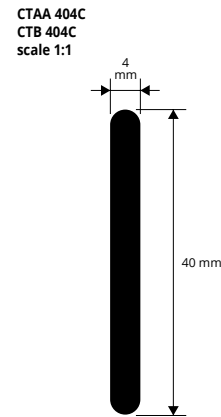

ANODIZED SILVER ALUMINIUM thermo packed
thick 4 mm - bar length 2 lm - pack. 10 Pcs - 20 lm

Article	L mm	€/lm	€/Pc
CTAA 304C	30	5,52	11,04
CTAA 404C	40	7,47	14,94 *

WHITE VARNISHED ALUMINIUM thermo packed
thick 4 mm - bar length 2 lm - pack. 10 Pcs - 20 lm

Article	L mm	€/lm	€/Pc
CTB 304C	30	5,67	11,34 *
CTB 404C	40	7,74	15,48 *

The indicated prices are with bar code EAN 13.
On demand are available 1 lm bars.